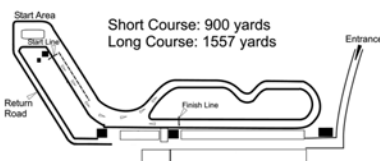

On the Track

Full day's timed track action

For more info on track entries
contact username 'duff' via
www.clubgti.com/forum
or email us at
clubgticurby@googlemail.com